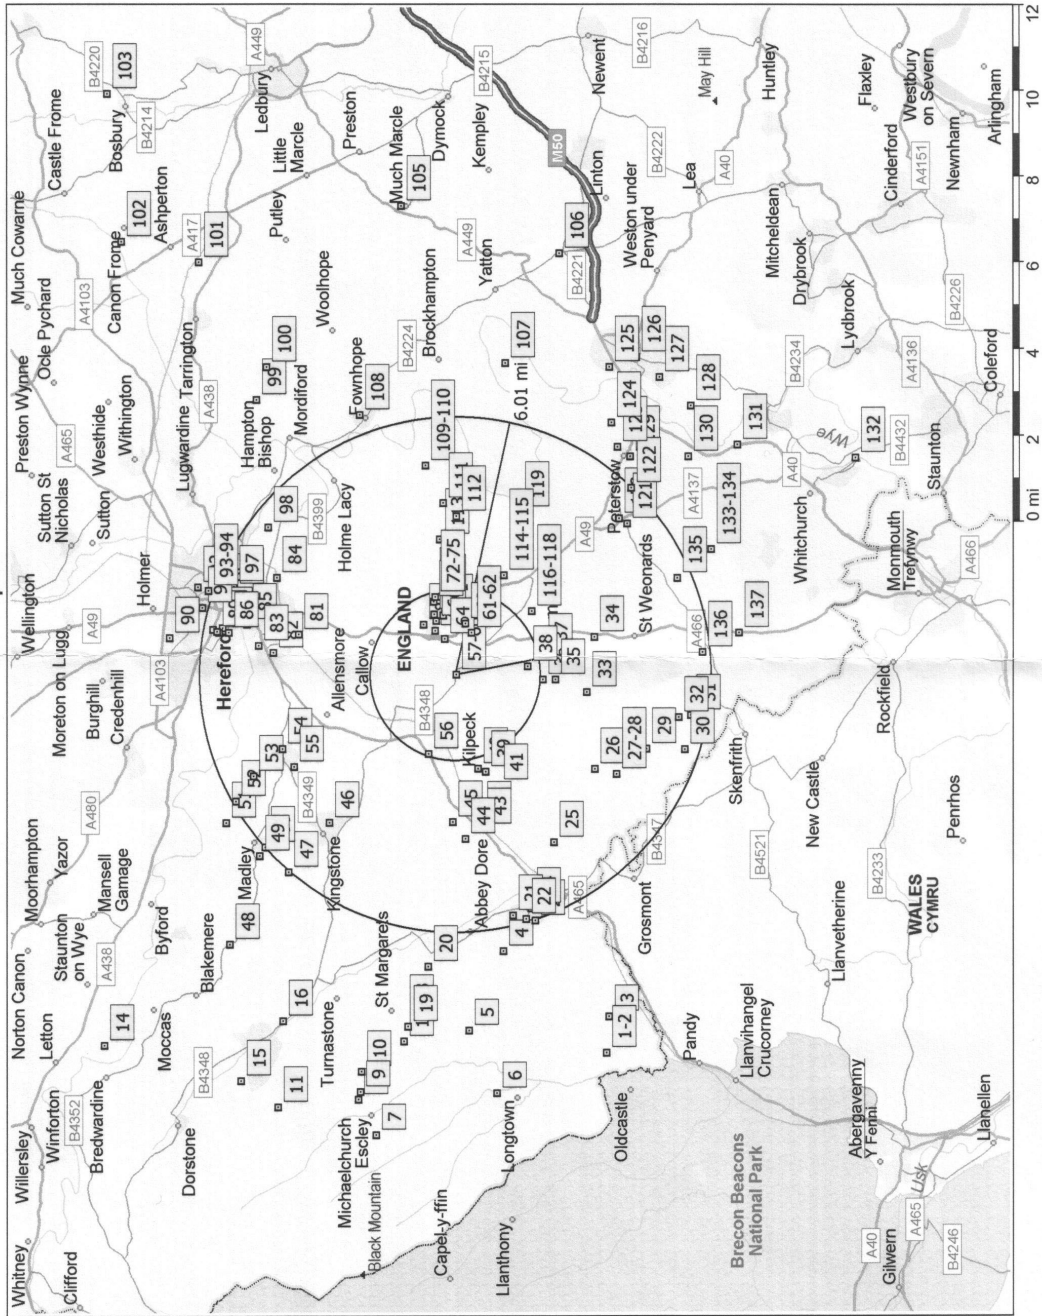

6x10x100 = 1000

Steiner map

Copyright © 1988-2004, Microsoft Corp. and/or its suppliers. All rights reserved. <http://www.microsoft.com/autoroute/>
© 1993-2003 NAVTEO and its suppliers. All rights reserved. © Crown Copyright 2004. All rights reserved. License number 100025500.